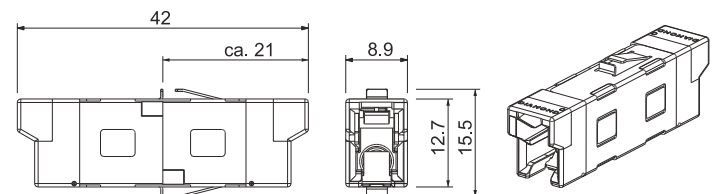

Boot Style: 900µm - 3mm

Types: Simplex PC
 Simplex APC
 Simplex APC 0,1dB

Adapter Types and Dimensions

E-2000™ Simplex mating adapter with screw fixing clip

E-2000™ Simplex mating adapter with screw fixing flange

E-2000™ Simplex mating adapter with quick fixing clip (Typ B: for excellent stability within SC cutout)

E-2000™ Simplex mating adapter with quick fixing clip (Typ A: for higher packaging density within E-2000™ cutout)