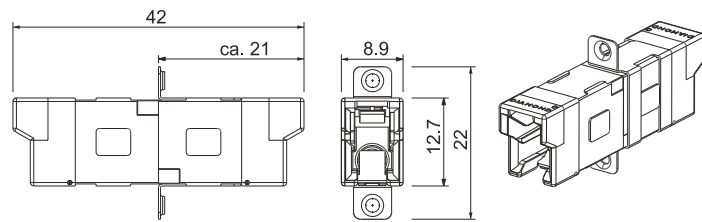

Boot Style: 900µm - 3mm

Types: Simplex PC
 Simplex APC
 Simplex APC 0,1dB

Adapter Types and Dimensions

E-2000™ Simplex mating adapter with screw fixing clip

E-2000™ Simplex mating adapter with screw fixing flange