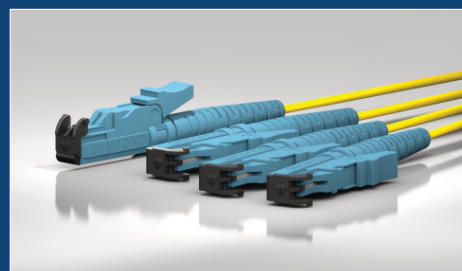

E-2000™ / PC