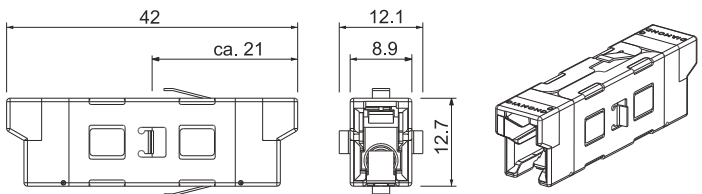

Boot Style: 900µm - 3mm

Types: Simplex PC
 Simplex APC
 Simplex APC 0,1dB

Adapter Types and Dimensions

E-2000™ Simplex mating adapter with screw fixing clip

E-2000™ Simplex mating adapter with screw fixing flange

E-2000™ Simplex mating adapter with quick fixing clip (Typ B: for excellent stability within SC cutout)

E-2000™ Simplex mating adapter with quick fixing clip (Typ A: for higher packaging density within E-2000™ cutout)