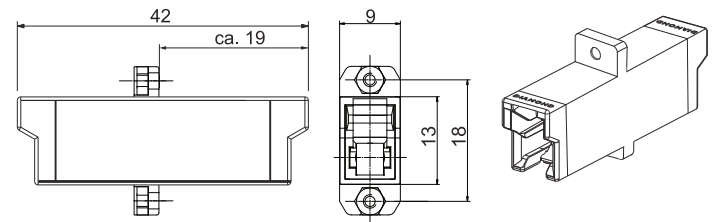

Boot Style: 900µm - 3mm

Types: Simplex PC
 Simplex APC
 Simplex APC 0,1dB

Adapter Types and Dimensions

E-2000™ Simplex mating adapter with screw fixing clip

E-2000™ Simplex mating adapter with screw fixing flange

E-2000™ Simplex mating adapter with quick fixing clip (Typ B: for excellent stability within SC cutout)

E-2000™ Simplex mating adapter with quick fixing clip (Typ A: for higher packaging density within E-2000™ cutout)