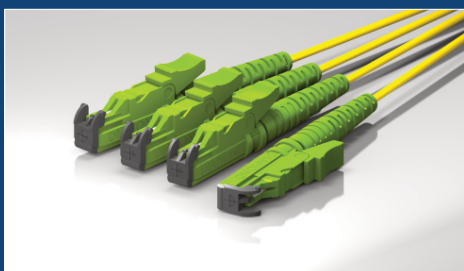

E2000™ / APC