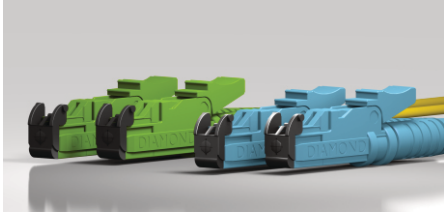

High Quality Fiber Optic Cable Assemblies

With Diamond Connectors E200™, F3000™, SC, FC, ...

Features:

The highest quality of optical connector's assembly
 Using high performance connector sets from Diamond Company
 Active alignment process of fiber core within ferule
 Meets IEC, CENELEC and Telcordia
 Over 20 years experiences with assembling optical connectors

Applications:

Test and measurement, Telecommunications, Industry & Military, R&D, Active devices interface

	Singlemode 0,1dB APC/8°	Singlemode APC/8°	Singlemode PC/0°	Multimode PC/0°
Insertion Loss IL (Random mating) [dB] : *	max 0,1 (unparalleled)	typ. 0,2, max 0,4	typ. 0,2, max 0,4	typ. 0,2, max 0,4
Return Loss RL [dB]: **	min. 85	min. 70	min. 50	typ. 40
Connector type :	E2000™, F3000™, SC, FC, DIN, ST, ...			
Repeatability (1000 matings) [dB]:	max +/- 0,1			
Operating temperature [°C]:	-40 to +85			
Storage temperature [°C]:	-40 to +85			
Color keying (thumb-latch & adapter frame)***	Blue, beige, black, red, orange, yellow, green, violet			
IL max [dB] / λ[nm] - non telecom wavelengths	0,4/1050, 0,5/900, 0,6/850, 0,7/780, 0,9/630, 1,2/460			

Boot Style: 900µm - 3mm

Types: Simplex PC
 Simplex APC
 Simplex APC 0,1dB

Adapter Types and Dimensions

E-2000™ Simplex mating adapter with screw fixing clip

E-2000™ Simplex mating adapter with screw fixing flange

E-2000™ Simplex mating adapter with quick fixing clip (Typ B: for excellent stability within SC cutout)

E-2000™ Simplex mating adapter with quick fixing clip (Typ A: for higher packaging density within E-2000™ cutout)