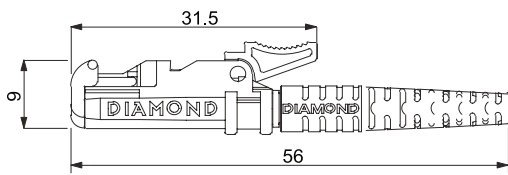

High Quality Fiber Optic Cable Assemblies

With Diamond Connectors E200™, F3000™, SC, FC, ...

Features:

The highest quality of optical connector's assembly
 Using high performance connector sets from Diamond Company
 Active alignment process of fiber core within ferule
 Meets IEC, CENELEC and Telcordia
 Over 20 years experiences with assembling optical connectors

Boot Style: 900µm - 3mm

Types: Simplex PC
 Simplex APC
 Simplex APC 0,1dB

Adapter Types and Dimensions

E-2000™ Simplex mating adapter with screw fixing clip

E-2000™ Simplex mating adapter with screw fixing flange

E-2000™ Simplex mating adapter with quick fixing clip (Typ B: for excellent stability within SC cutout)

E-2000™ Simplex mating adapter with quick fixing clip (Typ A: for higher packaging density within E-2000™ cutout)