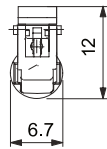

Applications:

Test and measurement, Telecommunications, Industry & Military, R&D, Active devices interface

	Singlemode 0,1dB APC/8°	Singlemode APC/8°	Singlemode PC/0°	Multimode PC/0°
Insertion Loss IL (Random mating) [dB] : *	max 0,1 (unparalleled)	typ. 0,2, max 0,4	typ. 0,2, max 0,4	typ. 0,2, max 0,4
Return Loss RL [dB]: **	min. 85	min. 70	min. 50	typ. 40
Connector type :	E2000™, F3000™, SC, FC, DIN, ST, ...			
Repeatability (1000 matings) [dB]:	max +/- 0,1			
Operating temperature [°C]:	-40 to +85			
Storage temperature [°C]:	-40 to +85			
Color keying (thumb-latch & adapter frame)***	Blue, beige, black, red, orange, yellow, green, violet			
IL max [dB] / λ[nm] - non telecom wavelengths	0,4/1050, 0,5/900, 0,6/850, 0,7/780, 0,9/630, 1,2/460			

*) Tested at 1310 and 1550 nm. **) Tested at 1310nm ***) Standard colors for connector/boot/adapter are: Beige/Black/Beige (MM PC 50um); Beige/Beige/Beige (MM PC 62,5um); Blue/Blue/Blue (SM PC); Green/Green/Green (SM APC).